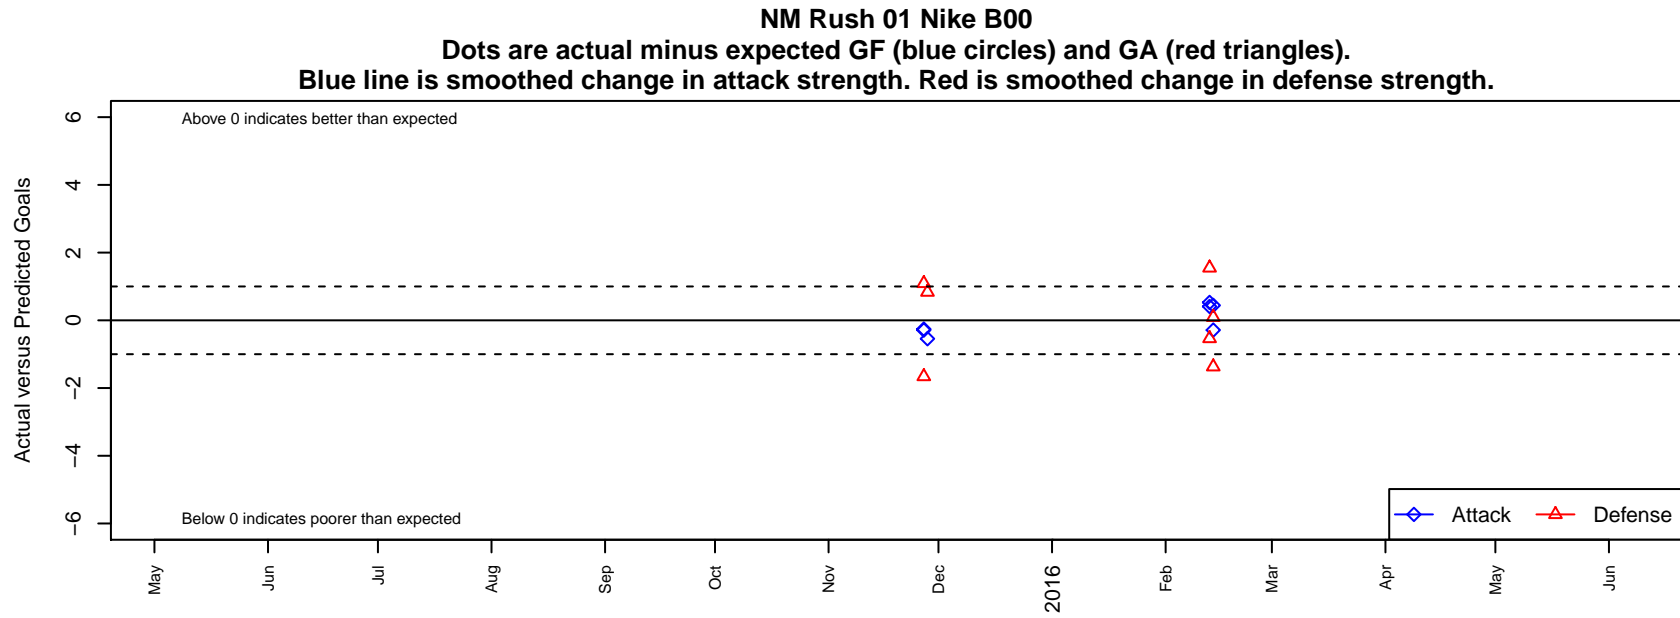

NM Rush 01 Nike B00

, NM
B00 total strength=1314
attack=6.55 defense=5.37

alt names used:
NEW MEXICO RUSH 01B (NM)
NEW MEXICO RUSH 01B (NM)

Venues played:
2015 LV Mayors Fall Classic U-15 WCDA U15
2015 PDT Phoenix Showcase – Blue U15